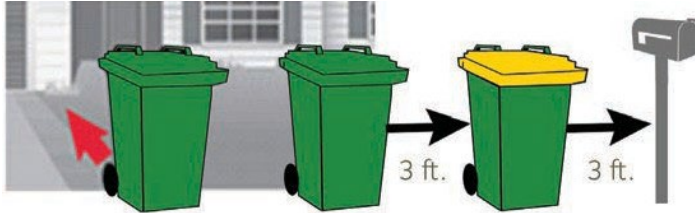

DEDICATION THAT GOES BEYOND THE CURB

New Trash Collection Day

Dear Burlingame resident,
Beginning Monday, February 17, 2020, we will be moving to automated collection, and your new weekly trash pickup day will be Monday. Automated collection uses technology to create a safer and more efficient collection system for Burlingame residents and our drivers. To ensure that the automatic arms can lift the carts, please make sure your carts are at least 3 feet apart and away from other objects.

See back side for details.

IMPORTANT CART PLACEMENT INFORMATION

PROPER CART PLACEMENT

Place your cart at least 3 feet away from all objects including your second cart, mailbox, car, or tree. The lid opening should face the street with the wheels of the cart facing your house.

Place wheels of cart toward house.

Keep space between carts and other objects.

Do not obstruct collection of carts or bulk items by parking vehicles in the vicinity. Keep area clear for easy access by collection truck.